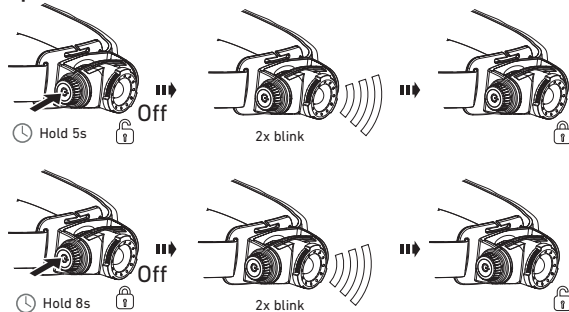

H5 Core

H5R Core

H5R Work

Battery Replacement (H5 Core)

Operation

Transportation Lock

Magnetic Charging System (H5R)

Boost

Battery Indicator (H5R)

Backup Mode

Lamp Head Rotation

Further Information

Advanced Focus System

Helmet Fixing Clips (H5R Work)

Protective Covers (H5R Work)

Transparent Silicone Helmet Band (H5R Work)