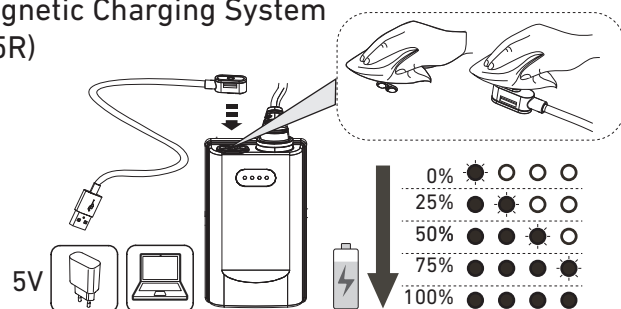

H5 Core

H5R Core

H5R Work

Battery Replacement (H5 Core)

Operation

Transportation Lock

Magnetic Charging System (H5R)

Boost

Battery Indicator (H5R)

Backup Mode

Lamp Head Rotation

Further Information

Advanced Focus System

Helmet Fixing Clips (H5R Work)

Protective Covers (H5R Work)

Transparent Silicone Helmet Band (H5R Work)