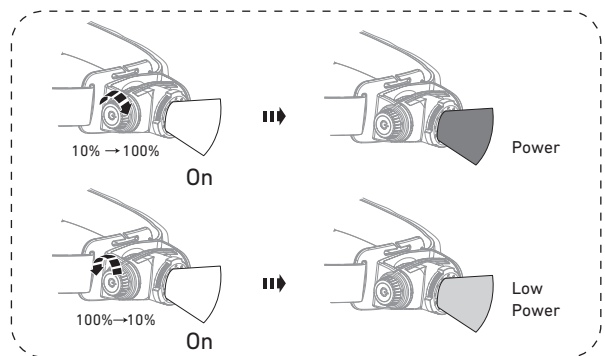

H5 Core

H5R Core

H5R Work

Battery Replacement (H5 Core)

Operation

Transportation Lock

Magnetic Charging System (H5R)

Boost

Battery Indicator (H5R)

Backup Mode

Lamp Head Rotation

Further Information

Advanced Focus System

Helmet Fixing Clips (H5R Work)

Protective Covers (H5R Work)

Transparent Silicone Helmet Band (H5R Work)