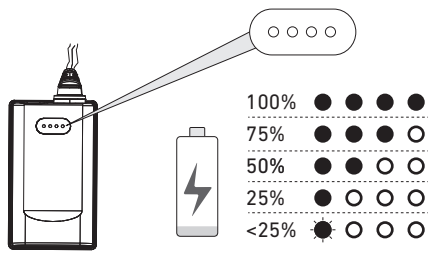

H5 Core

H5R Core

H5R Work

Battery Replacement (H5 Core)

Operation

Transportation Lock

Magnetic Charging System (H5R)

Boost

Battery Indicator (H5R)

Backup Mode

Lamp Head Rotation

Further Information

Advanced Focus System

Helmet Fixing Clips (H5R Work)

Protective Covers (H5R Work)

Transparent Silicone Helmet Band (H5R Work)