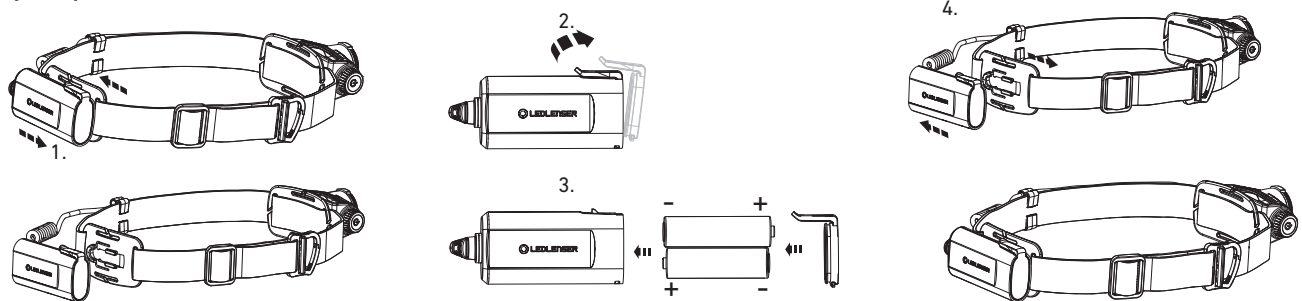

H5 Core

H5R Core

H5R Work

Battery Replacement (H5 Core)

Operation

Transportation Lock

Magnetic Charging System (H5R)

Boost

Battery Indicator (H5R)

Backup Mode

Lamp Head Rotation

Further Information

Advanced Focus System

Helmet Fixing Clips (H5R Work)

Protective Covers (H5R Work)

Transparent Silicone Helmet Band (H5R Work)