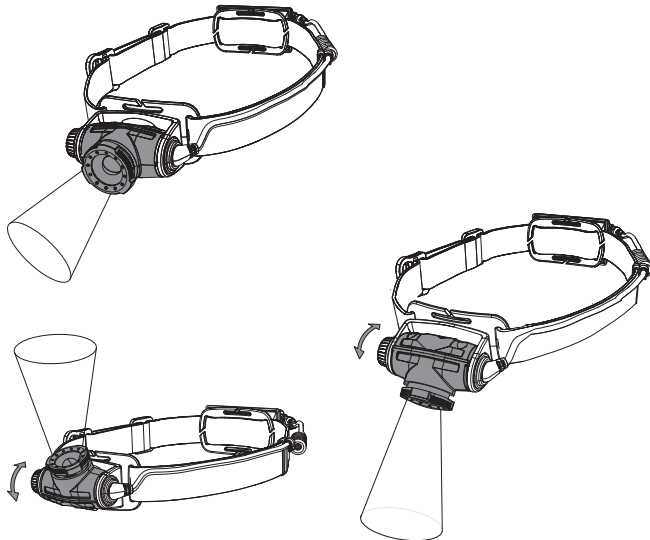

H5 Core

H5R Core

H5R Work

Battery Replacement (H5 Core)

Operation

Transportation Lock

Magnetic Charging System (H5R)

Boost

Battery Indicator (H5R)

Backup Mode

Lamp Head Rotation

Further Information

Advanced Focus System

Helmet Fixing Clips (H5R Work)

Protective Covers (H5R Work)

Transparent Silicone Helmet Band (H5R Work)