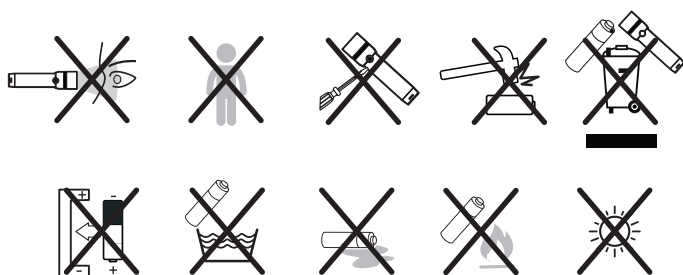

Recycling (H5 Core)

Ledlenser GmbH & Co. KG
Kronenstr. 5-7 • 42699 Solingen • Germany
Phone +49 212/5948-0 Fax +49 212/5948-200
info@ledlenser.com

H5 Series QUG_V.01
10.06.2020
1J12A0345